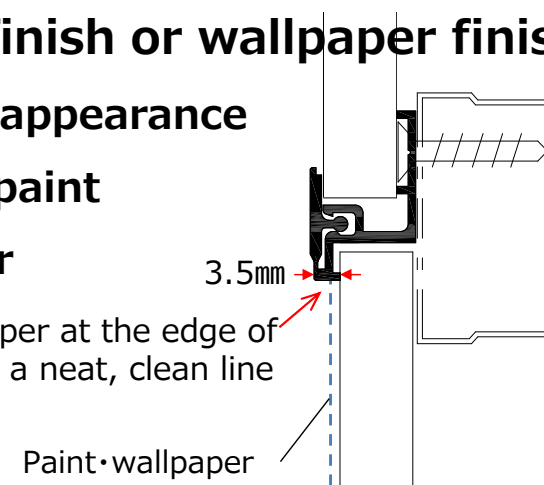

● Easy open/close wall frame

● **Material** : PVC

● **Color** : White

● **Size** : 200×200mm
 250×250mm
 300×300mm

● **Attachable Board Thickness** : 9.5、12.5mm

● **MOQ** :25pcs

Key features

- Neat Frame (width of 15mm)
- Easy open/close
- For paint finish or wallpaper finish
- Clean, neat appearance with either paint or wallpaper

Stop paint or wallpaper at the edge of the frame to create a neat, clean line

● Opening and Closing Method

open the frame cover and remove the inner lid

● Installation

① Install base structure

② Prepare board opening and inner lid