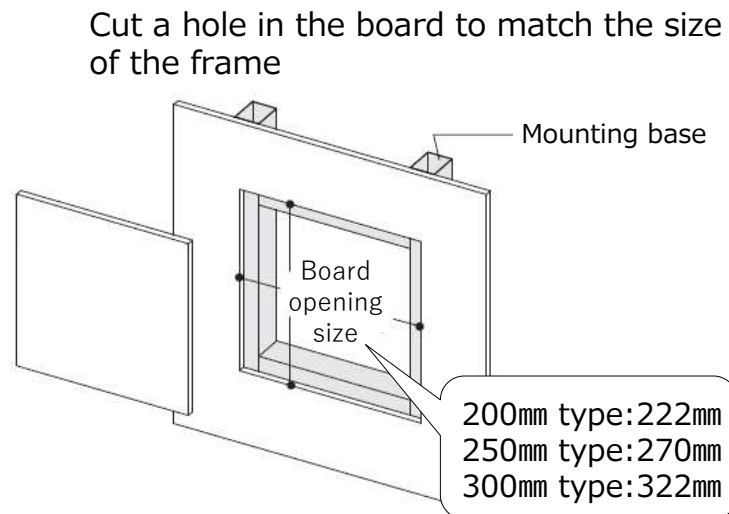

● Easy open/close wall frame

● **Material** : PVC

● **Color** : White

● **Size** : 200×200mm
 250×250mm
 300×300mm

● **Attachable Board Thickness** : 9.5、12.5mm

● **MOQ** :25pcs

Key features

- Neat Frame (width of 15mm)
- Easy open/close
- For paint finish or wallpaper finish
- Clean, neat appearance with either paint or wallpaper

Stop paint or wallpaper at the edge of the frame to create a neat, clean line

● Opening and Closing Method

open the frame cover and remove the inner lid

● Installation

① Install base structure

② Prepare board opening and inner lid