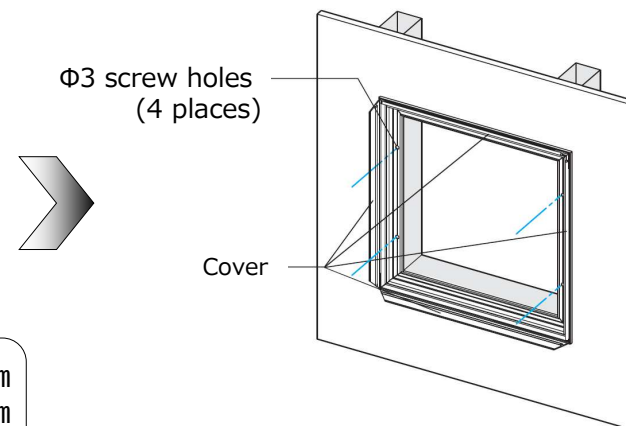

③ Frame installation

Open the cover and secure the frame to the mounting frame with screws