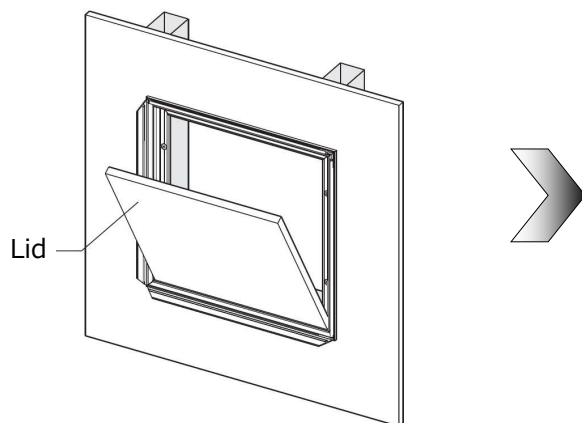

④ Lid Installation