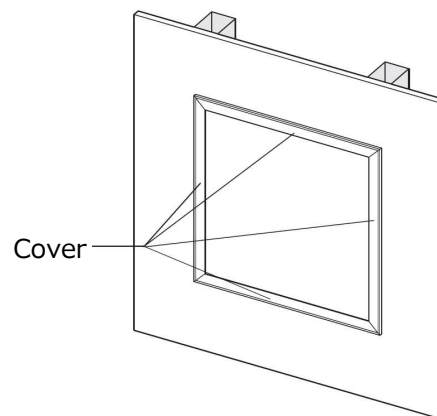

● Easy open/close wall frame

● **Material** : PVC

● **Color** : White

● **Size** : 200×200mm
 250×250mm
 300×300mm

● **Attachable Board Thickness** : 9.5、12.5mm

● **MOQ** :25pcs

Key features

- Neat Frame (width of 15mm)
- Easy open/close
- For paint finish or wallpaper finish
- Clean, neat appearance with either paint or wallpaper

③ Frame installation

Open the cover and secure the frame to the mounting frame with screws

④ Lid Installation

⑤ Close the cover

● Installation drawing

● Construction example <TENKENKO-N15>