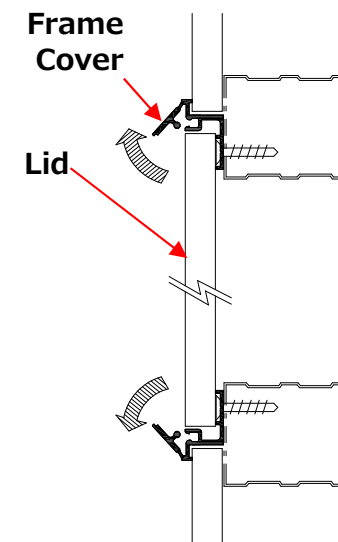

● Easy open/close wall frame

● **Material** : PVC

● **Color** : White

● **Size** : 200×200mm
 250×250mm
 300×300mm

● **Attachable Board Thickness** : 9.5、12.5mm

● **MOQ** :25pcs

Key features

- Neat Frame (width of 15mm)
- Easy open/close
- For paint finish or wallpaper finish
- Clean, neat appearance with either paint or wallpaper

Stop paint or wallpaper at the edge of the frame to create a neat, clean line

● Opening and Closing Method

open the frame cover and remove the inner lid

● Installation

① Install base structure

② Prepare board opening and inner lid