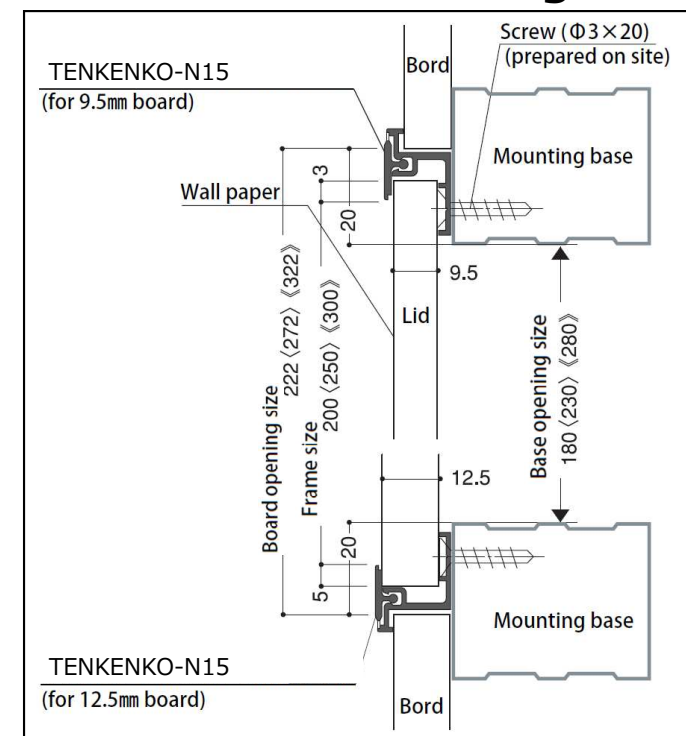

● Easy open/close wall frame

● **Material** : PVC

● **Color** : White

● **Size** : 200×200mm
 250×250mm
 300×300mm

● **Attachable Board Thickness** : 9.5、12.5mm

● **MOQ** :25pcs

Key features

- Neat Frame (width of 15mm)
- Easy open/close
- For paint finish or wallpaper finish
- Clean, neat appearance with either paint or wallpaper

Stop paint or wallpaper at the edge of the frame to create a neat, clean line

● Opening and Closing Method

open the frame cover and remove the inner lid

● Installation

① Install base structure

② Prepare board opening and inner lid

③ Frame installation

Open the cover and secure the frame to the mounting frame with screws

④ Lid Installation

⑤ Close the cover

● Installation drawing

● Construction example <TENKENKO-N15>