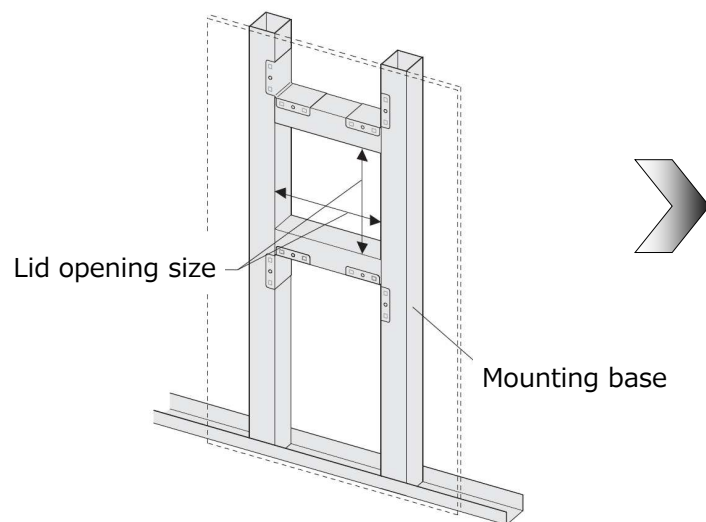

● Easy open/close wall frame

● **Material** : PVC

● **Color** : White

● **Size** : 200×200mm
 250×250mm
 300×300mm

● **Attachable Board Thickness** : 9.5、12.5mm

● **MOQ** :25pcs

Key features

- Neat Frame (width of 15mm)
- Easy open/close
- For paint finish or wallpaper finish
- Clean, neat appearance with either paint or wallpaper

Stop paint or wallpaper at the edge of the frame to create a neat, clean line

● Opening and Closing Method

open the frame cover and remove the inner lid

● Installation

① Install base structure

② Prepare board opening and inner lid

③ Frame installation

Open the cover and secure the frame to the mounting frame with screws

④ Lid Installation

⑤ Close the cover

● Installation drawing

● Construction example <TENKENKO-N15>