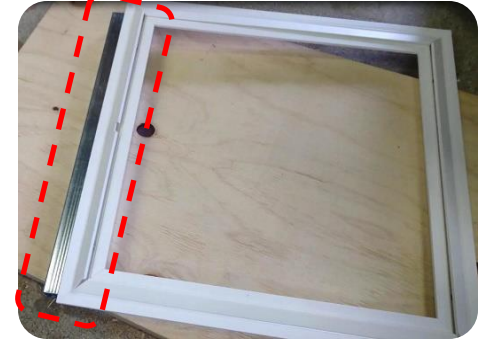

③ Attach the mounting base to one side of the frame