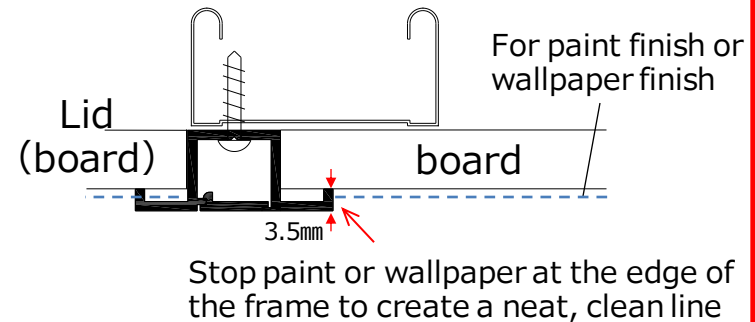

● Easy to open and close resin frame for ceilings

Key features

- Straight and clean frame
- Easy to install
- Light-weight lid is easy to open and close
- For paint finish or wallpaper finish
- Clean, neat appearance with either paint or wallpaper

● Installation drawing

● During inspection

● Material : PVC

● Color : White

● Size : 450×450mm
600×600mm

● Attachable board thickness : 9.5、12.5mm

● MOQ : 25pcs

● Difference from general product

FUKUVI - TENKENKO

1. Lines do not appear (there is Straight and Clean frame)
2. Edges of the paint are hidden by the frame, making it difficult to peel off and even if it peels off, it is inconspicuous.
3. Light lid (Single layer) makes it easy to push up
4. Less likely to get dirty (compared to heavy lid)