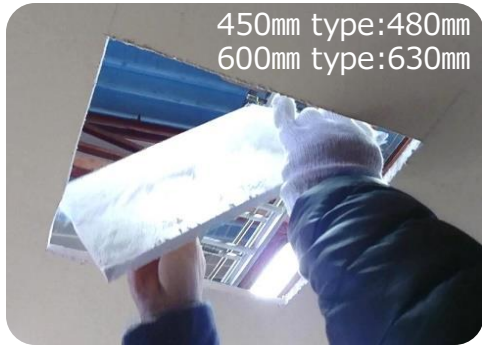

● Installation

① Cut a hole in the ceiling