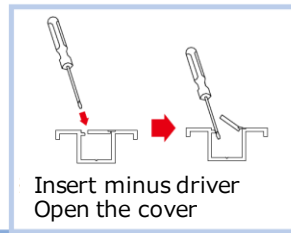

Other: If you forget to install it, you can easily install it later.

● Installation

① Cut a hole in the ceiling

450mm type:480mm
600mm type:630mm

② Open the frame's cover

Insert minus driver
Open the cover

③ Attach the mounting base to one side of the frame

2 places

Attach the mounting base to one side of the frame with screws

④ Put the mounting base on the board

Board

Secure it on the board with the mounting base and frame attached in ③