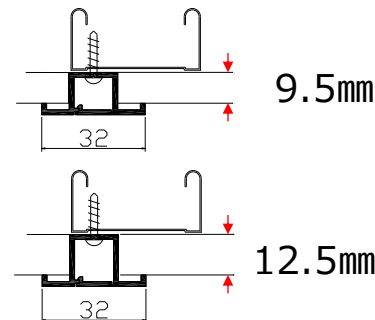

● Installation drawing

● During inspection

● Material : PVC

● Color : White

● Size : 450×450mm
600×600mm

● Attachable board thickness : 9.5、12.5mm

● MOQ : 25pcs

● Difference from general product