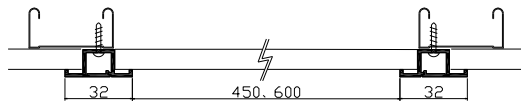

● Installation drawing

● During inspection

● Material : PVC

● Color : White

● Size : 450×450mm
600×600mm

● Attachable board thickness : 9.5、12.5mm

● MOQ : 25pcs

● Difference from general product