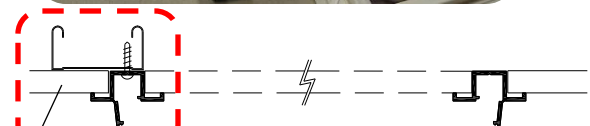

Other: If you forget to install it, you can easily install it later.

● Installation

① Cut a hole in the ceiling

450mm type:480mm
600mm type:630mm

② Open the frame's cover

Insert minus driver
Open the cover

③ Attach the mounting base to one side of the frame

2 places

Attach the mounting base to one side of the frame with screws

④ Put the mounting base on the board

Board

Secure it on the board with the mounting base and frame attached in ③