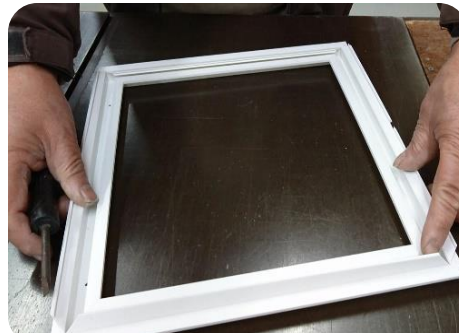

② Open the frame's cover