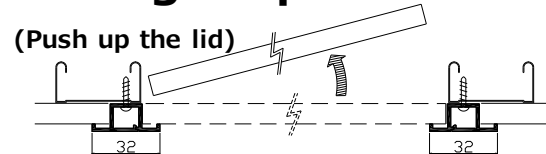

● Installation drawing

● During inspection

● Material : PVC

● Color : White

● Size : 450×450mm
600×600mm

● Attachable board thickness : 9.5、12.5mm

● MOQ : 25pcs

● Difference from general product