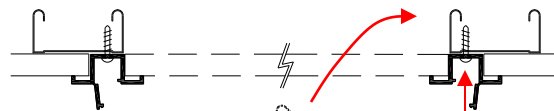

● Installation

① Cut a hole in the ceiling

450mm type:480mm
600mm type:630mm

② Open the frame's cover

Insert minus driver
Open the cover

③ Attach the mounting base to one side of the frame

2 places

Attach the mounting base to one side of the frame with screws

④ Put the mounting base on the board

Board

Secure it on the board with the mounting base and frame attached in ③

⑤ Secure to the frame with screws

8 places

Put the mounting base on the remaining 3 sides, install with screws

Secure with screws

⑥ Close the cover and put the lid on

Close the cover

Put the lid on