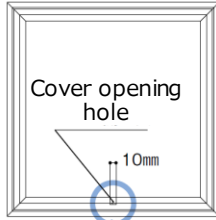

② Open the frame's cover